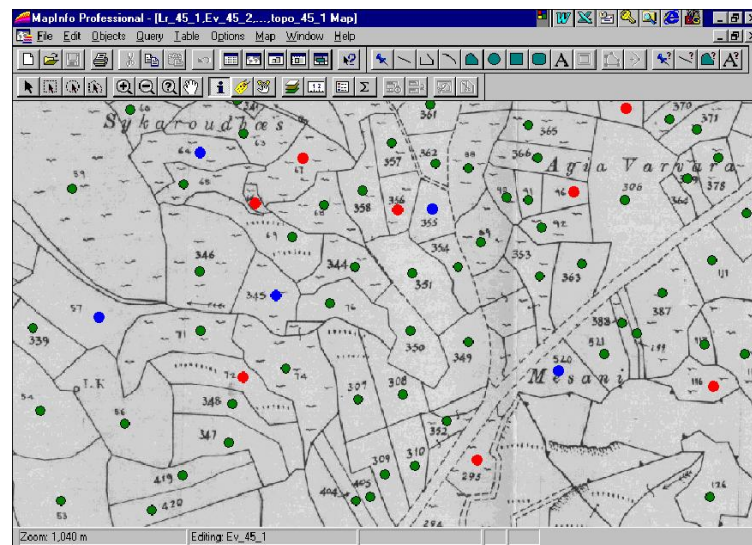

Scattered throughout your Database are records of where your clients live, where you are selling the most goods, how close you are to your nearest competitor, and thousands of other bits of geographic data. In fact 80% of your data contains geographic information.

Business mapping and GIS analysis help you discover patterns and relationships by putting all your data together in one view. For example, you can see not only where your clients live, but understand who they are, what their preferences are, and how well you are servicing them. By letting you see what you couldn't see before, you will discover new markets, improve response time, track packages, find the best locations, offer better customer service, lower costs, improve decision making and increase revenues.

Visualize

You can use colour, symbols, and shading to make the meaning behind your data stand out.

Analyze

Virtually every part of your map can be accessed, altered, rearranged, checked, analysed and recalculated. From simple "What if we look at it like this?" questions to advanced geographic queries.